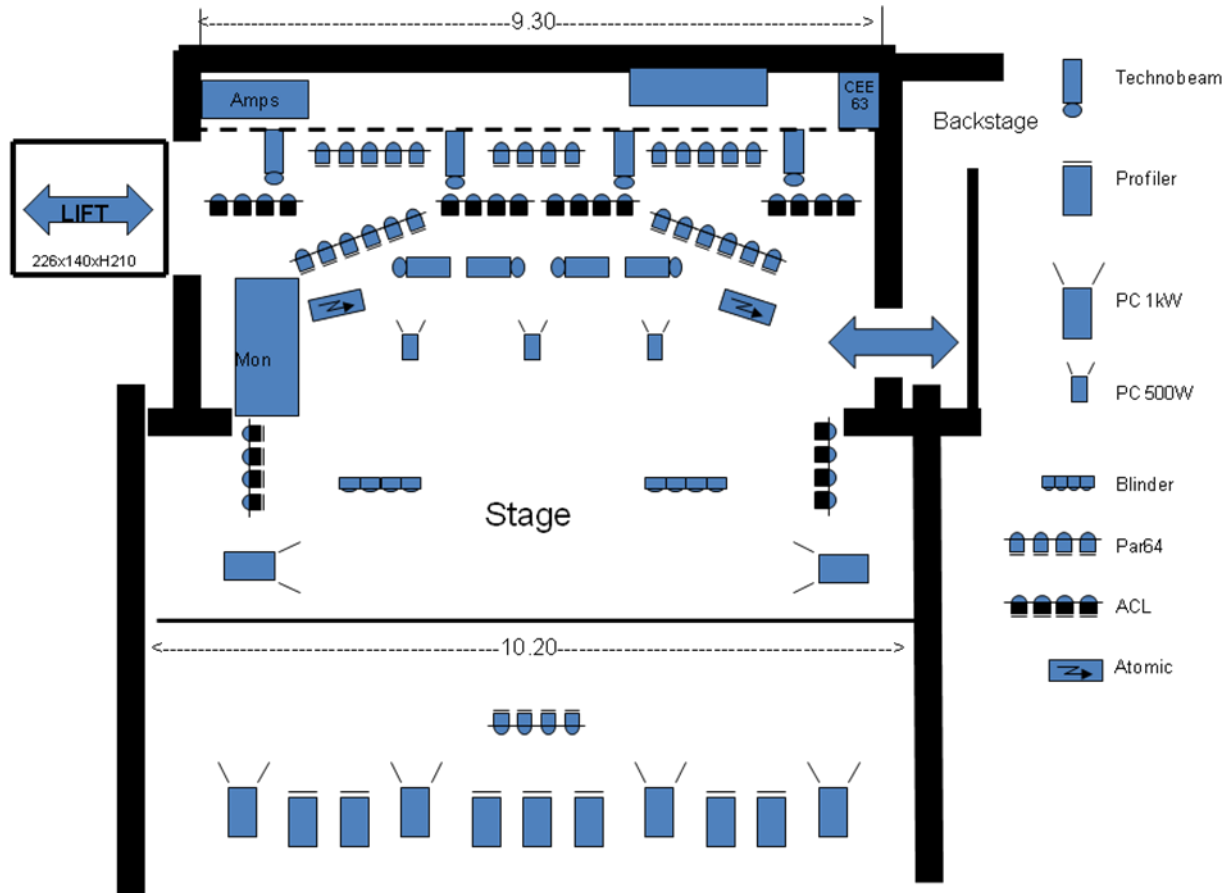

Technical Rider Stage & Lights

LIGHTING SYSTEM

Avolight Pearl 2004 Console
 40x PAR64 (1kW) (26 Back / 4 Front / 12 Floor)
 7x Profiler (1kW) Front
 6x PC (1kW)
 3x PC (500W)
 4x Floodlight asym. (1kW)
 4x 8 ACL
 2x Audience Blinder Striplight (2kW)
 4x Audience Blinder 2-Lites (1.3kW)
 5x Dimmer 6x2kW Strandlight
 1x Dimmer 12x2kW Zero88
 8x HiEnd Technobeam
 1x Look Viper 1.3kW Fog Machine
 1x Unique Hazer
 2x Martin Atomic 3000 Stroboskope
 CEE63 Guest Power

STAGESIZE

10 meters x 7 meters, 1 meter high
 4 meters clearance

PLATFORMS

6x 2 meters x 1 meter
 2x 2 meters x 0.8 meters
 1x 2 meters x 0.5 meters
 2x 1.2 meters x 0.6 meters